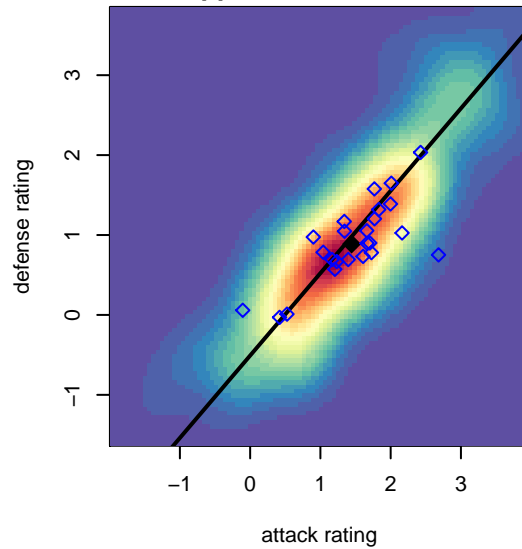

# ISC Gunners B B00

Issaquah SC  
 Issaquah, WA  
 B00 total strength=1137  
 attack=4.24 defense=2.43  
 fall league = PSPL Classic 1 U14  
 spr league = Spr PSPL Classic 2 U14

alt names used:  
 ISC Gunners Premier B00 B  
 ISC Gunners B  
 ISC Gunners B00 B  
 ISC Gunners B00 B  
 ISSAQUAH ISC GUNNERS B00 B (WA)  
 ISC Gunners Premier B00 B

**attack and defense variance (black dot)  
relative to other teams  
and top 10 in region**

**attack and defense rating  
relative to others at age  
and all opponents in last 13 months**

**Performance relative to 13 month average**