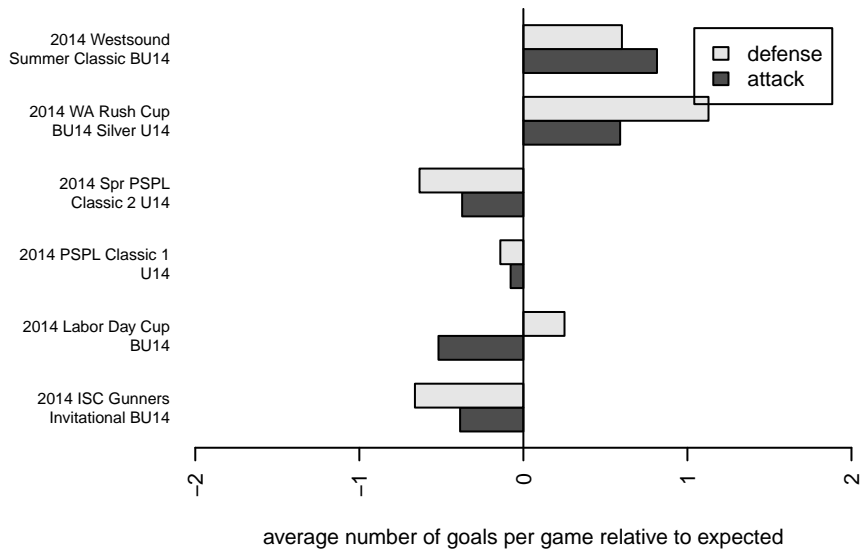

# ISC Gunners B B00

Issaquah SC  
 Issaquah, WA  
 B00 total strength=1137  
 attack=4.24 defense=2.43  
 fall league = PSPL Classic 1 U14  
 spr league = Spr PSPL Classic 2 U14

alt names used:  
 ISC Gunners Premier B00 B  
 ISC Gunners B  
 ISC Gunners B00 B  
 ISC Gunners B00 B  
 ISSAQUAH ISC GUNNERS B00 B (WA)  
 ISC Gunners Premier B00 B

Venues played:  
 2013 WA Cup BU13 Gold/Silver U13  
 2014 Westsound Summer Classic BU14  
 2014 ISC Gunners Invitational BU14  
 2014 WA Rush Cup BU14 Silver U14  
 2014 Labor Day Cup BU14  
 2014 PSPL Classic 1 U14  
 2014 Spr PSPL Classic 2 U14

**attack and defense variance (black dot)  
relative to other teams  
and top 10 in region**

**attack and defense rating  
relative to others at age  
and all opponents in last 13 months**

**Performance relative to 13 month average**