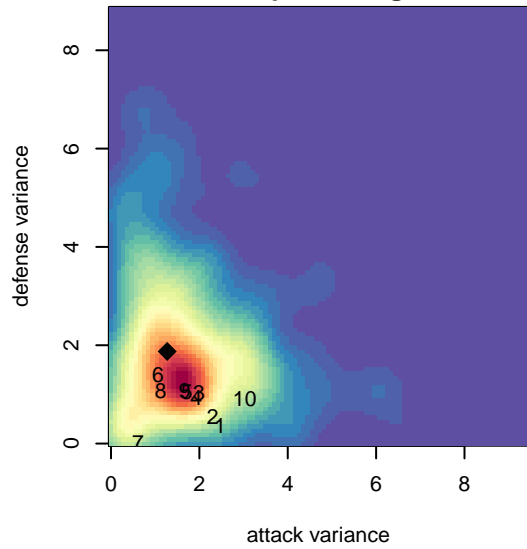

# ISC Gunners B B00

Issaquah SC  
 Issaquah, WA  
 B00 total strength=1137  
 attack=4.24 defense=2.43  
 fall league = PSPL Classic 1 U14  
 spr league = Spr PSPL Classic 2 U14

alt names used:  
 ISC Gunners Premier B00 B  
 ISC Gunners B  
 ISC Gunners B00 B  
 ISC Gunners B00 B  
 ISSAQUAH ISC GUNNERS B00 B (WA)  
 ISC Gunners Premier B00 B

**attack and defense variance (black dot)  
relative to other teams  
and top 10 in region**

**attack and defense rating  
relative to others at age  
and all opponents in last 13 months**

**Performance relative to 13 month average**