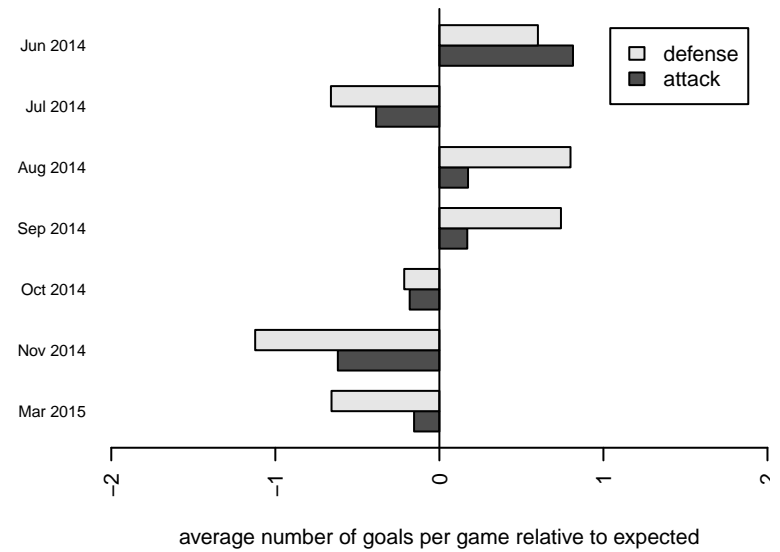

Performance relative to 13 month average