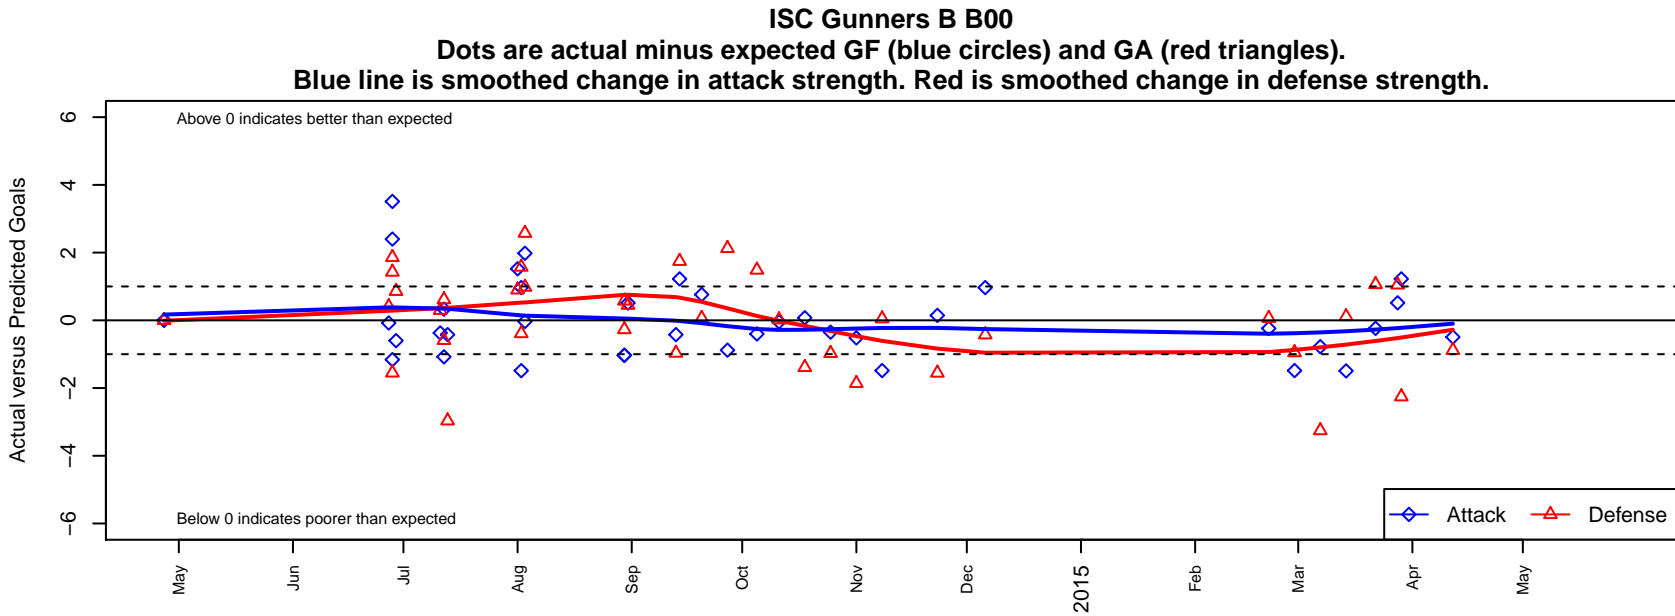

# ISC Gunners B B00

Issaquah SC  
 Issaquah, WA  
 B00 total strength=1137  
 attack=4.24 defense=2.43  
 fall league = PSPL Classic 1 U14  
 spr league = Spr PSPL Classic 2 U14

alt names used:  
 ISC Gunners Premier B00 B  
 ISC Gunners B  
 ISC Gunners B00 B  
 ISC Gunners B00 B  
 ISSAQUAH ISC GUNNERS B00 B (WA)  
 ISC Gunners Premier B00 B

**attack and defense variance (black dot)  
relative to other teams  
and top 10 in region**

**attack and defense rating  
relative to others at age  
and all opponents in last 13 months**

**Performance relative to 13 month average**