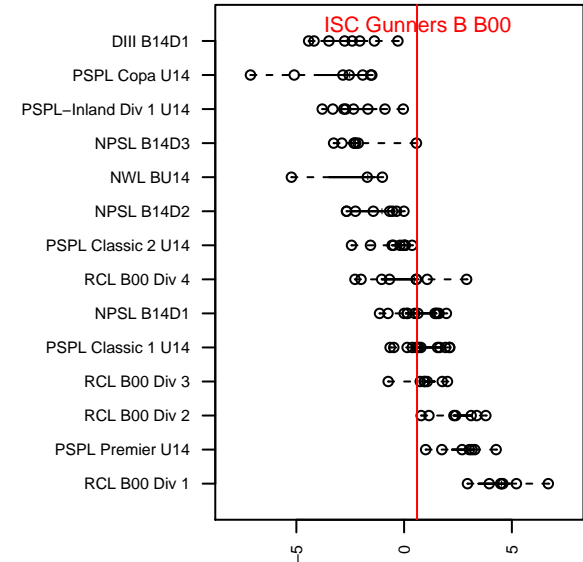

# ISC Gunners B B00

Issaquah SC  
 Issaquah, WA  
 B00 total strength=1137  
 attack=4.24 defense=2.43  
 fall league = PSPL Classic 1 U14  
 spr league = Spr PSPL Classic 2 U14

alt names used:  
 ISC Gunners Premier B00 B  
 ISC Gunners B  
 ISC Gunners B00 B  
 ISC Gunners B00 B  
 ISSAQUAH ISC GUNNERS B00 B (WA)  
 ISC Gunners Premier B00 B

Venues played:  
 2013 WA Cup BU13 Gold/Silver U13  
 2014 Westsound Summer Classic BU14  
 2014 ISC Gunners Invitational BU14  
 2014 WA Rush Cup BU14 Silver U14  
 2014 Labor Day Cup BU14  
 2014 PSPL Classic 1 U14  
 2014 Spr PSPL Classic 2 U14

**attack and defense variance (black dot)  
relative to other teams  
and top 10 in region**

**attack and defense rating  
relative to others at age  
and all opponents in last 13 months**

**Performance relative to 13 month average**